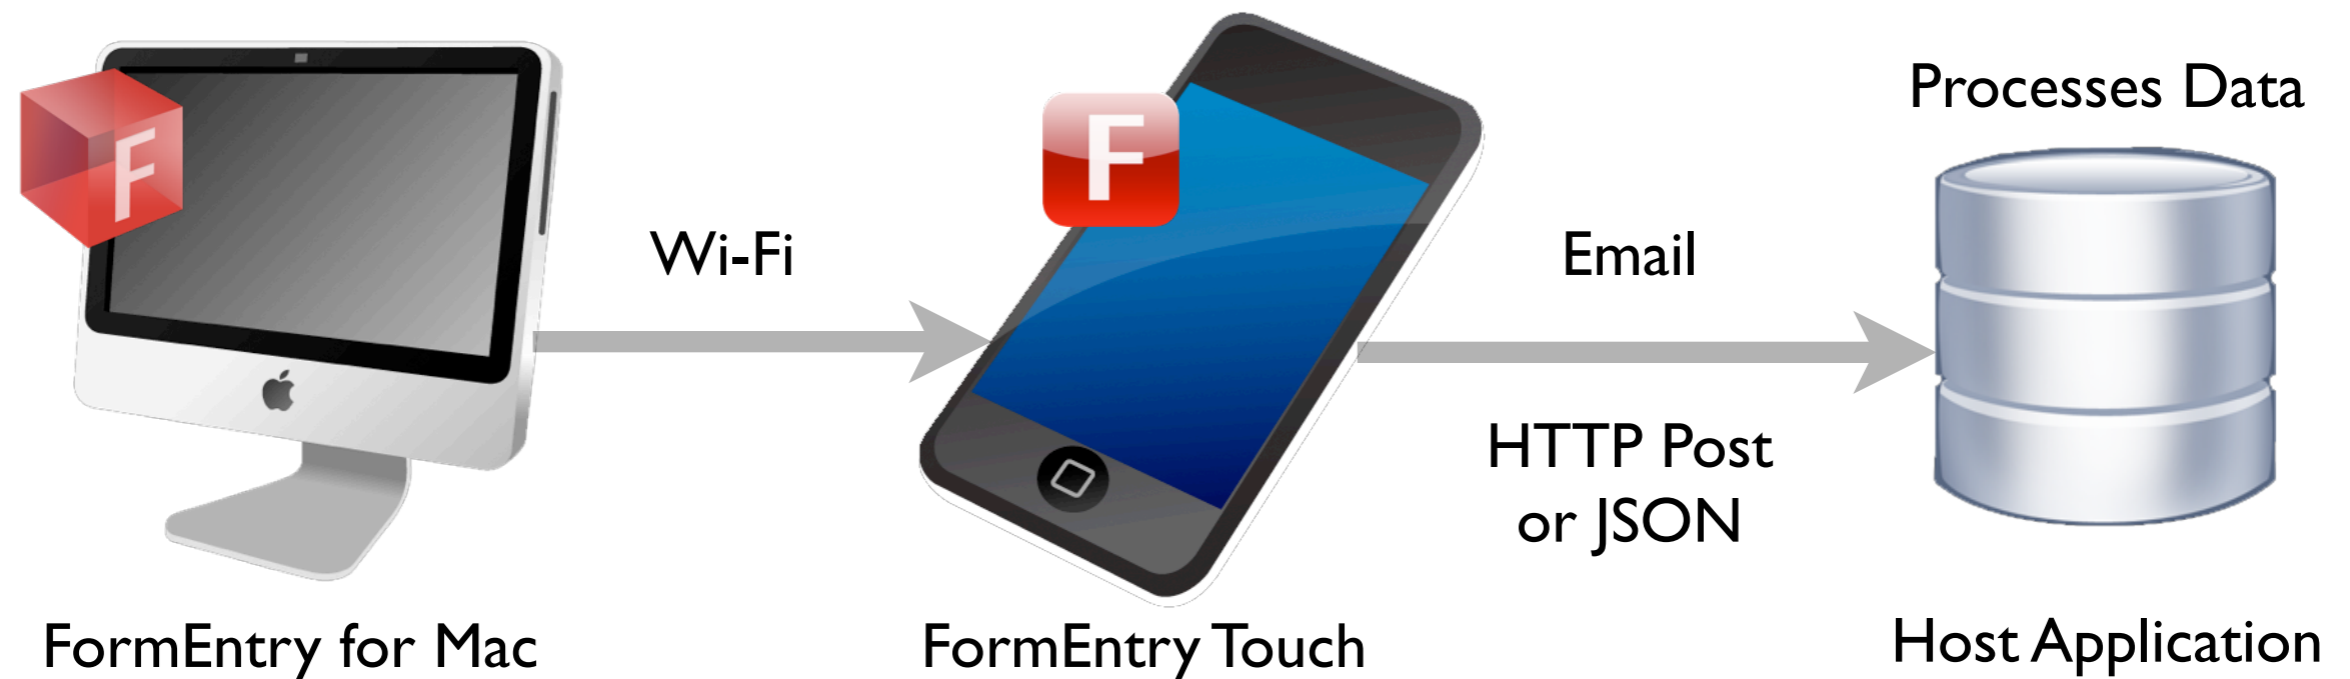

# FormEntry Workflow

The distribution of form based apps on iOS devices.

# Common Workflow

FormEntry for Mac user create & deliver apps to FormEntry Touch over a local Wi-Fi network. iOS users can then send the completed forms back via Email or to web URL.

# Advanced Workflow

FormEntry for Mac user create & deliver apps to FormEntry Server over the Internet. Server delivers form apps to iOS users, which then can be completed & sent back via Email or to web URL.