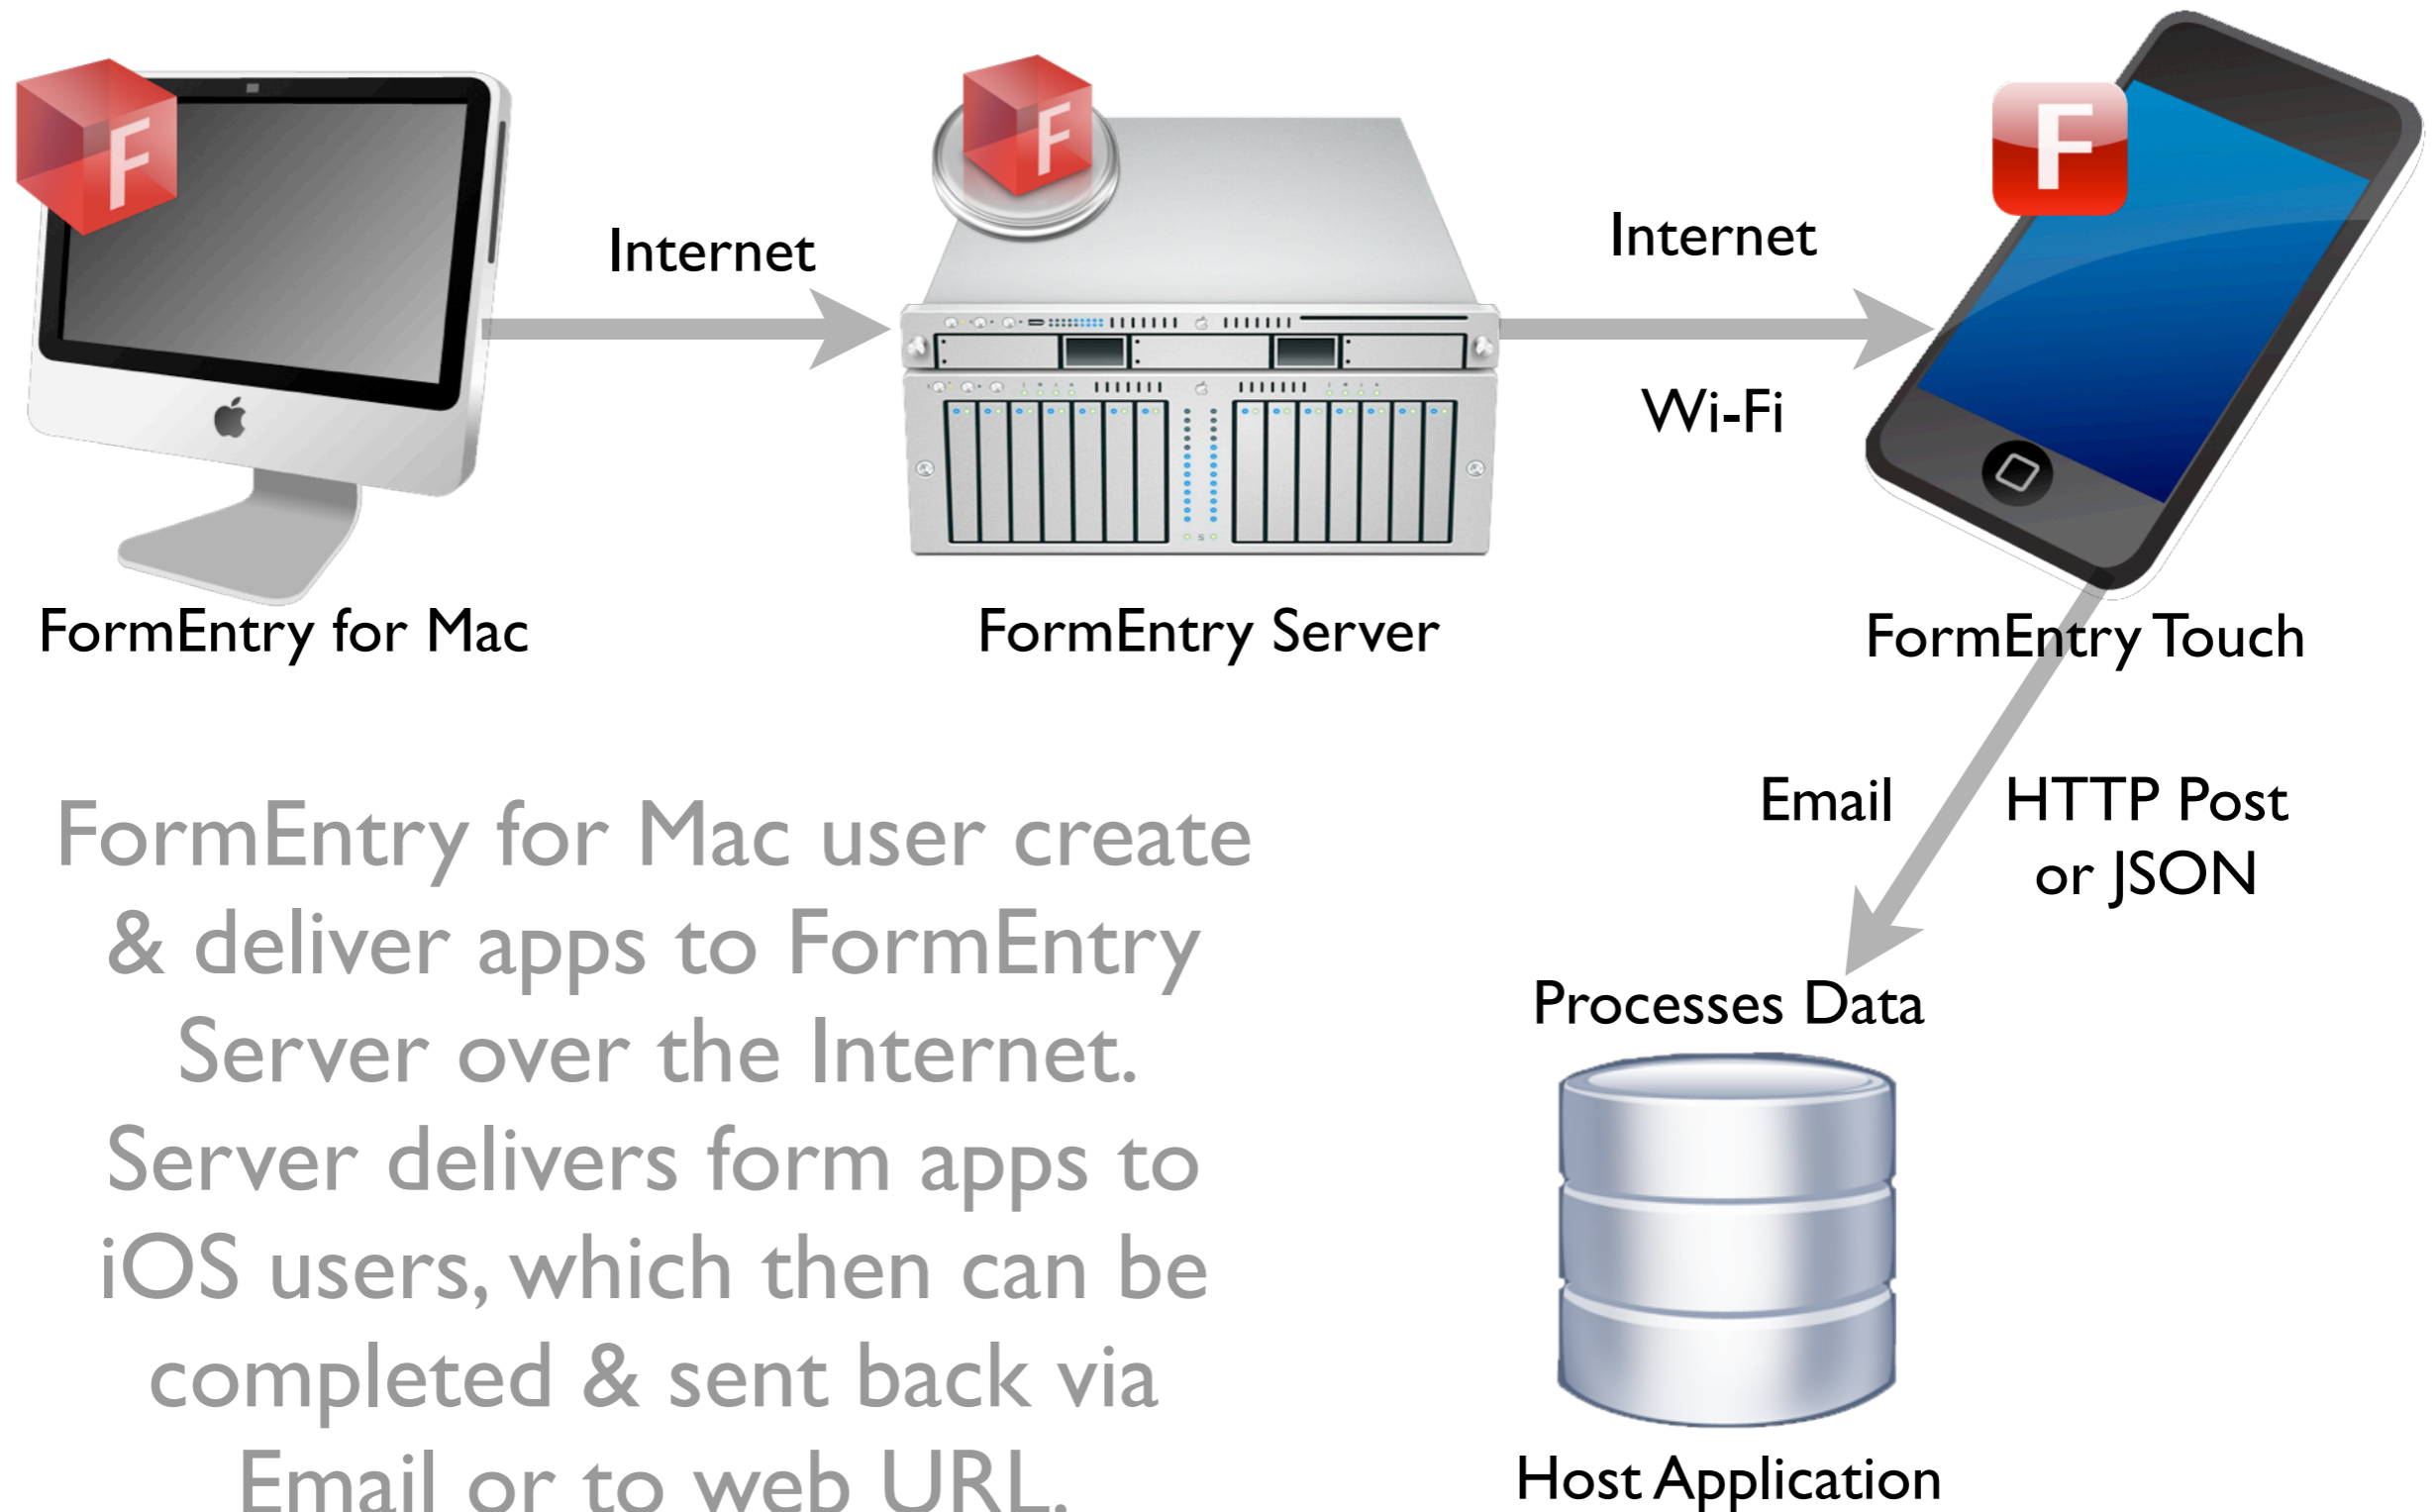

# FormEntry Workflow

The distribution of form based apps on iOS devices.

# Common Workflow

FormEntry for Mac user create & deliver apps to FormEntry Touch over a local Wi-Fi network. iOS users can then send the completed forms back via Email or to web URL.

# Advanced Workflow

FormEntry for Mac user create & deliver apps to FormEntry Server over the Internet. Server delivers form apps to iOS users, which then can be completed & sent back via Email or to web URL.

# Private Label Workflow

Customer design form based apps, submits info into Private Label Center. Widget Press creates iOS app and is approved by customer. Widget Press submits app into App Store for customer. iTunes users now can install the app.