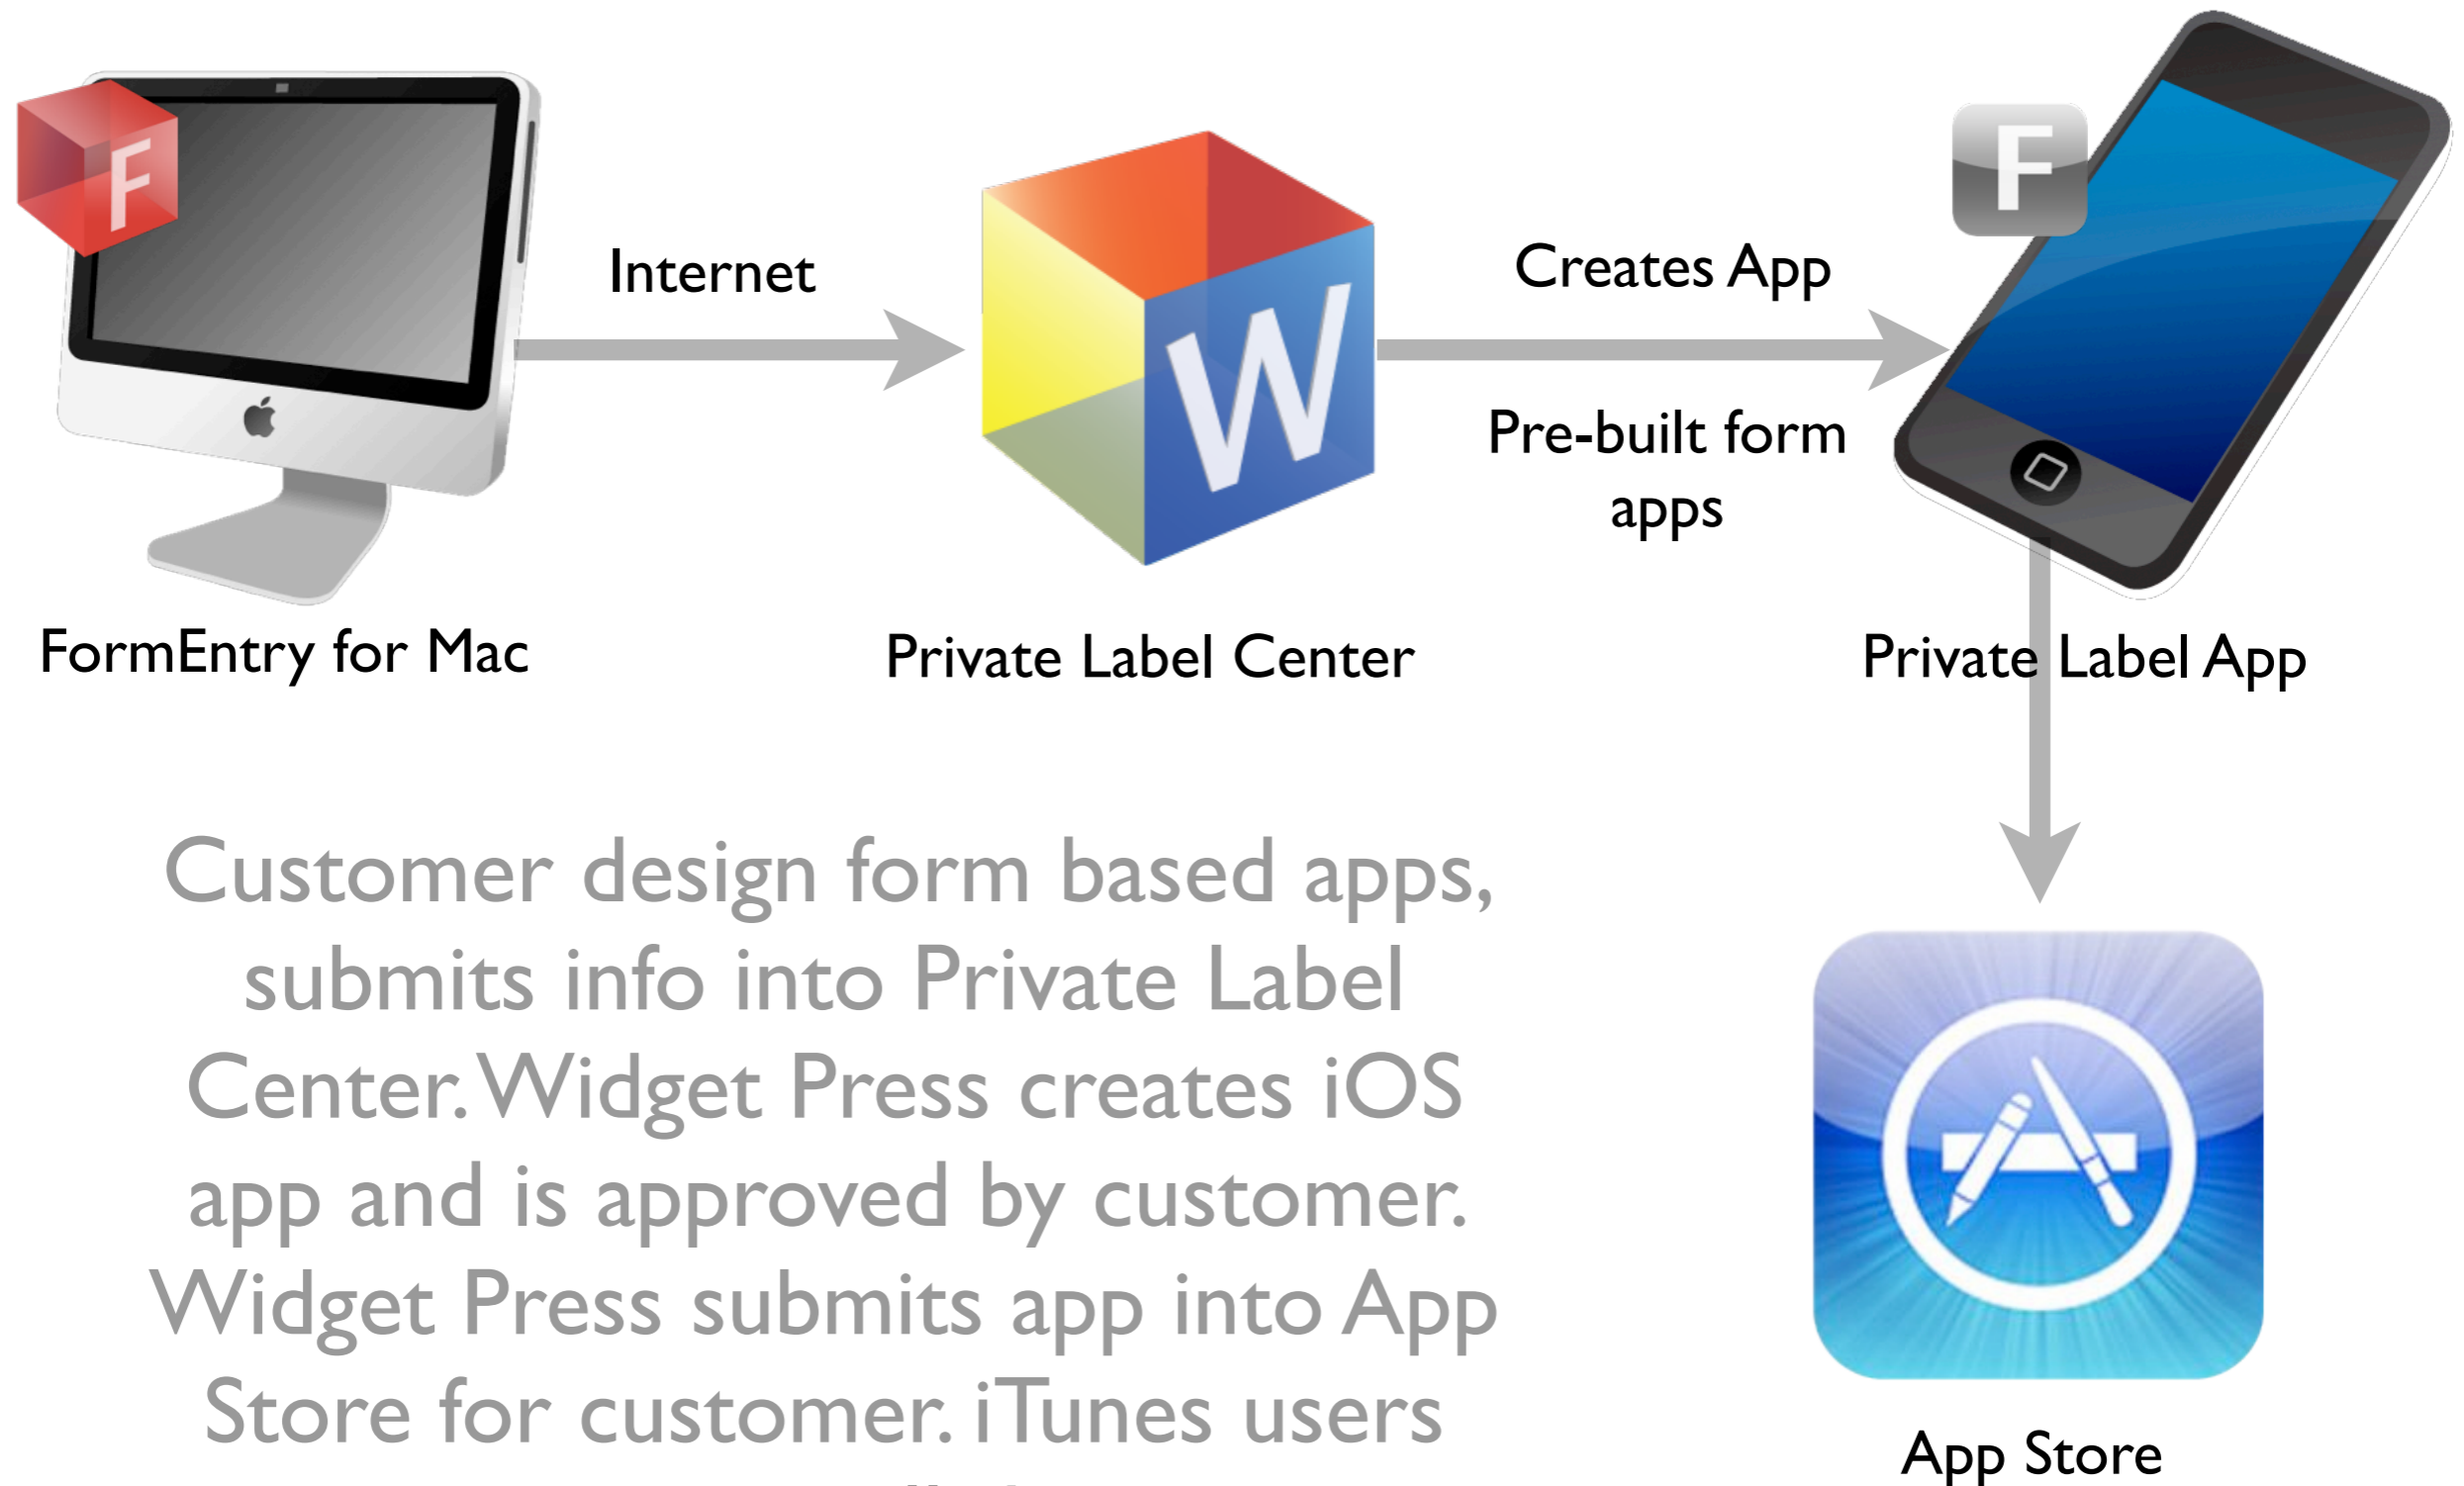

# FormEntry Workflow

The distribution of form based apps on iOS devices.

# Common Workflow

FormEntry for Mac user create & deliver apps to FormEntry Touch over a local Wi-Fi network. iOS users can then send the completed forms back via Email or to web URL.

# Advanced Workflow

FormEntry for Mac user create & deliver apps to FormEntry Server over the Internet. Server delivers form apps to iOS users, which then can be completed & sent back via Email or to web URL.

# Private Label Workflow

Customer design form based apps, submits info into Private Label Center. Widget Press creates iOS app and is approved by customer. Widget Press submits app into App Store for customer. iTunes users now can install the app.